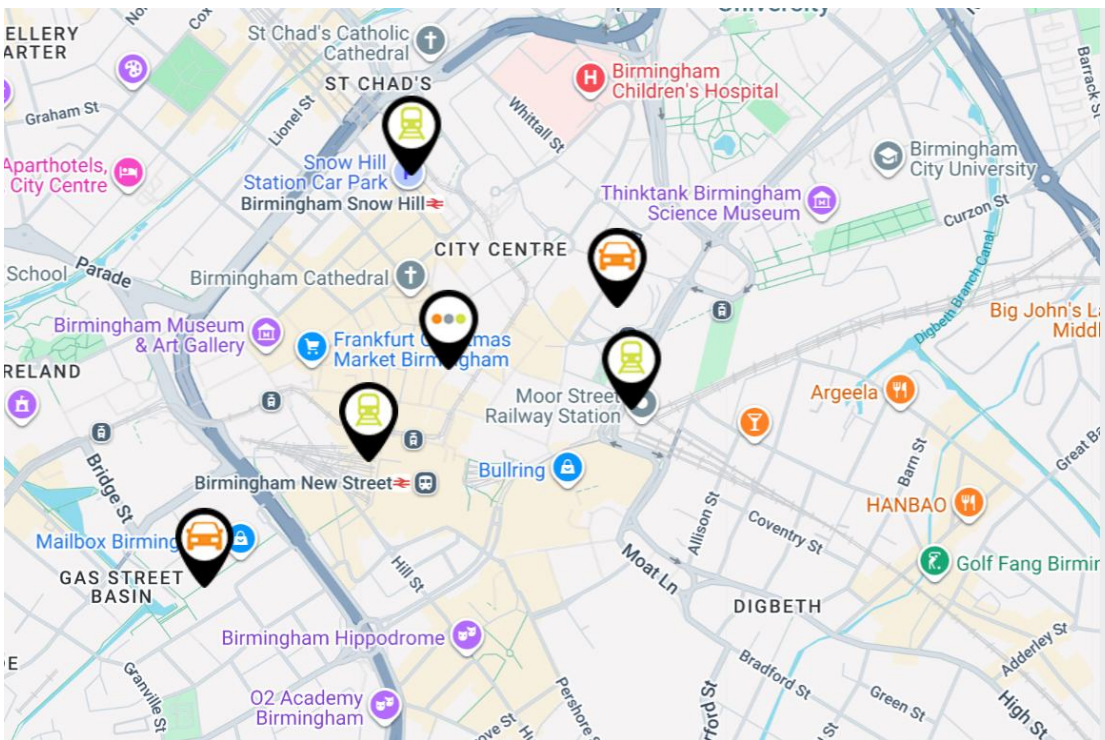

Directions to the studio:

By Rail

There are three railway stations within walking distance of thestudio: Birmingham New Street, Snow Hill and Moor Street. New Street Station is just two minutes walk from thestudio.

By Car

As we are a city centre venue we don't have any onsite parking, though would recommend **Birmingham Snow Hill Station Car Park**, postcode **B3 2BJ** and **Birmingham New Street Station Car Park**, postcode **B2 4ND**. Both car parks are around a 5 minute walk from thestudio